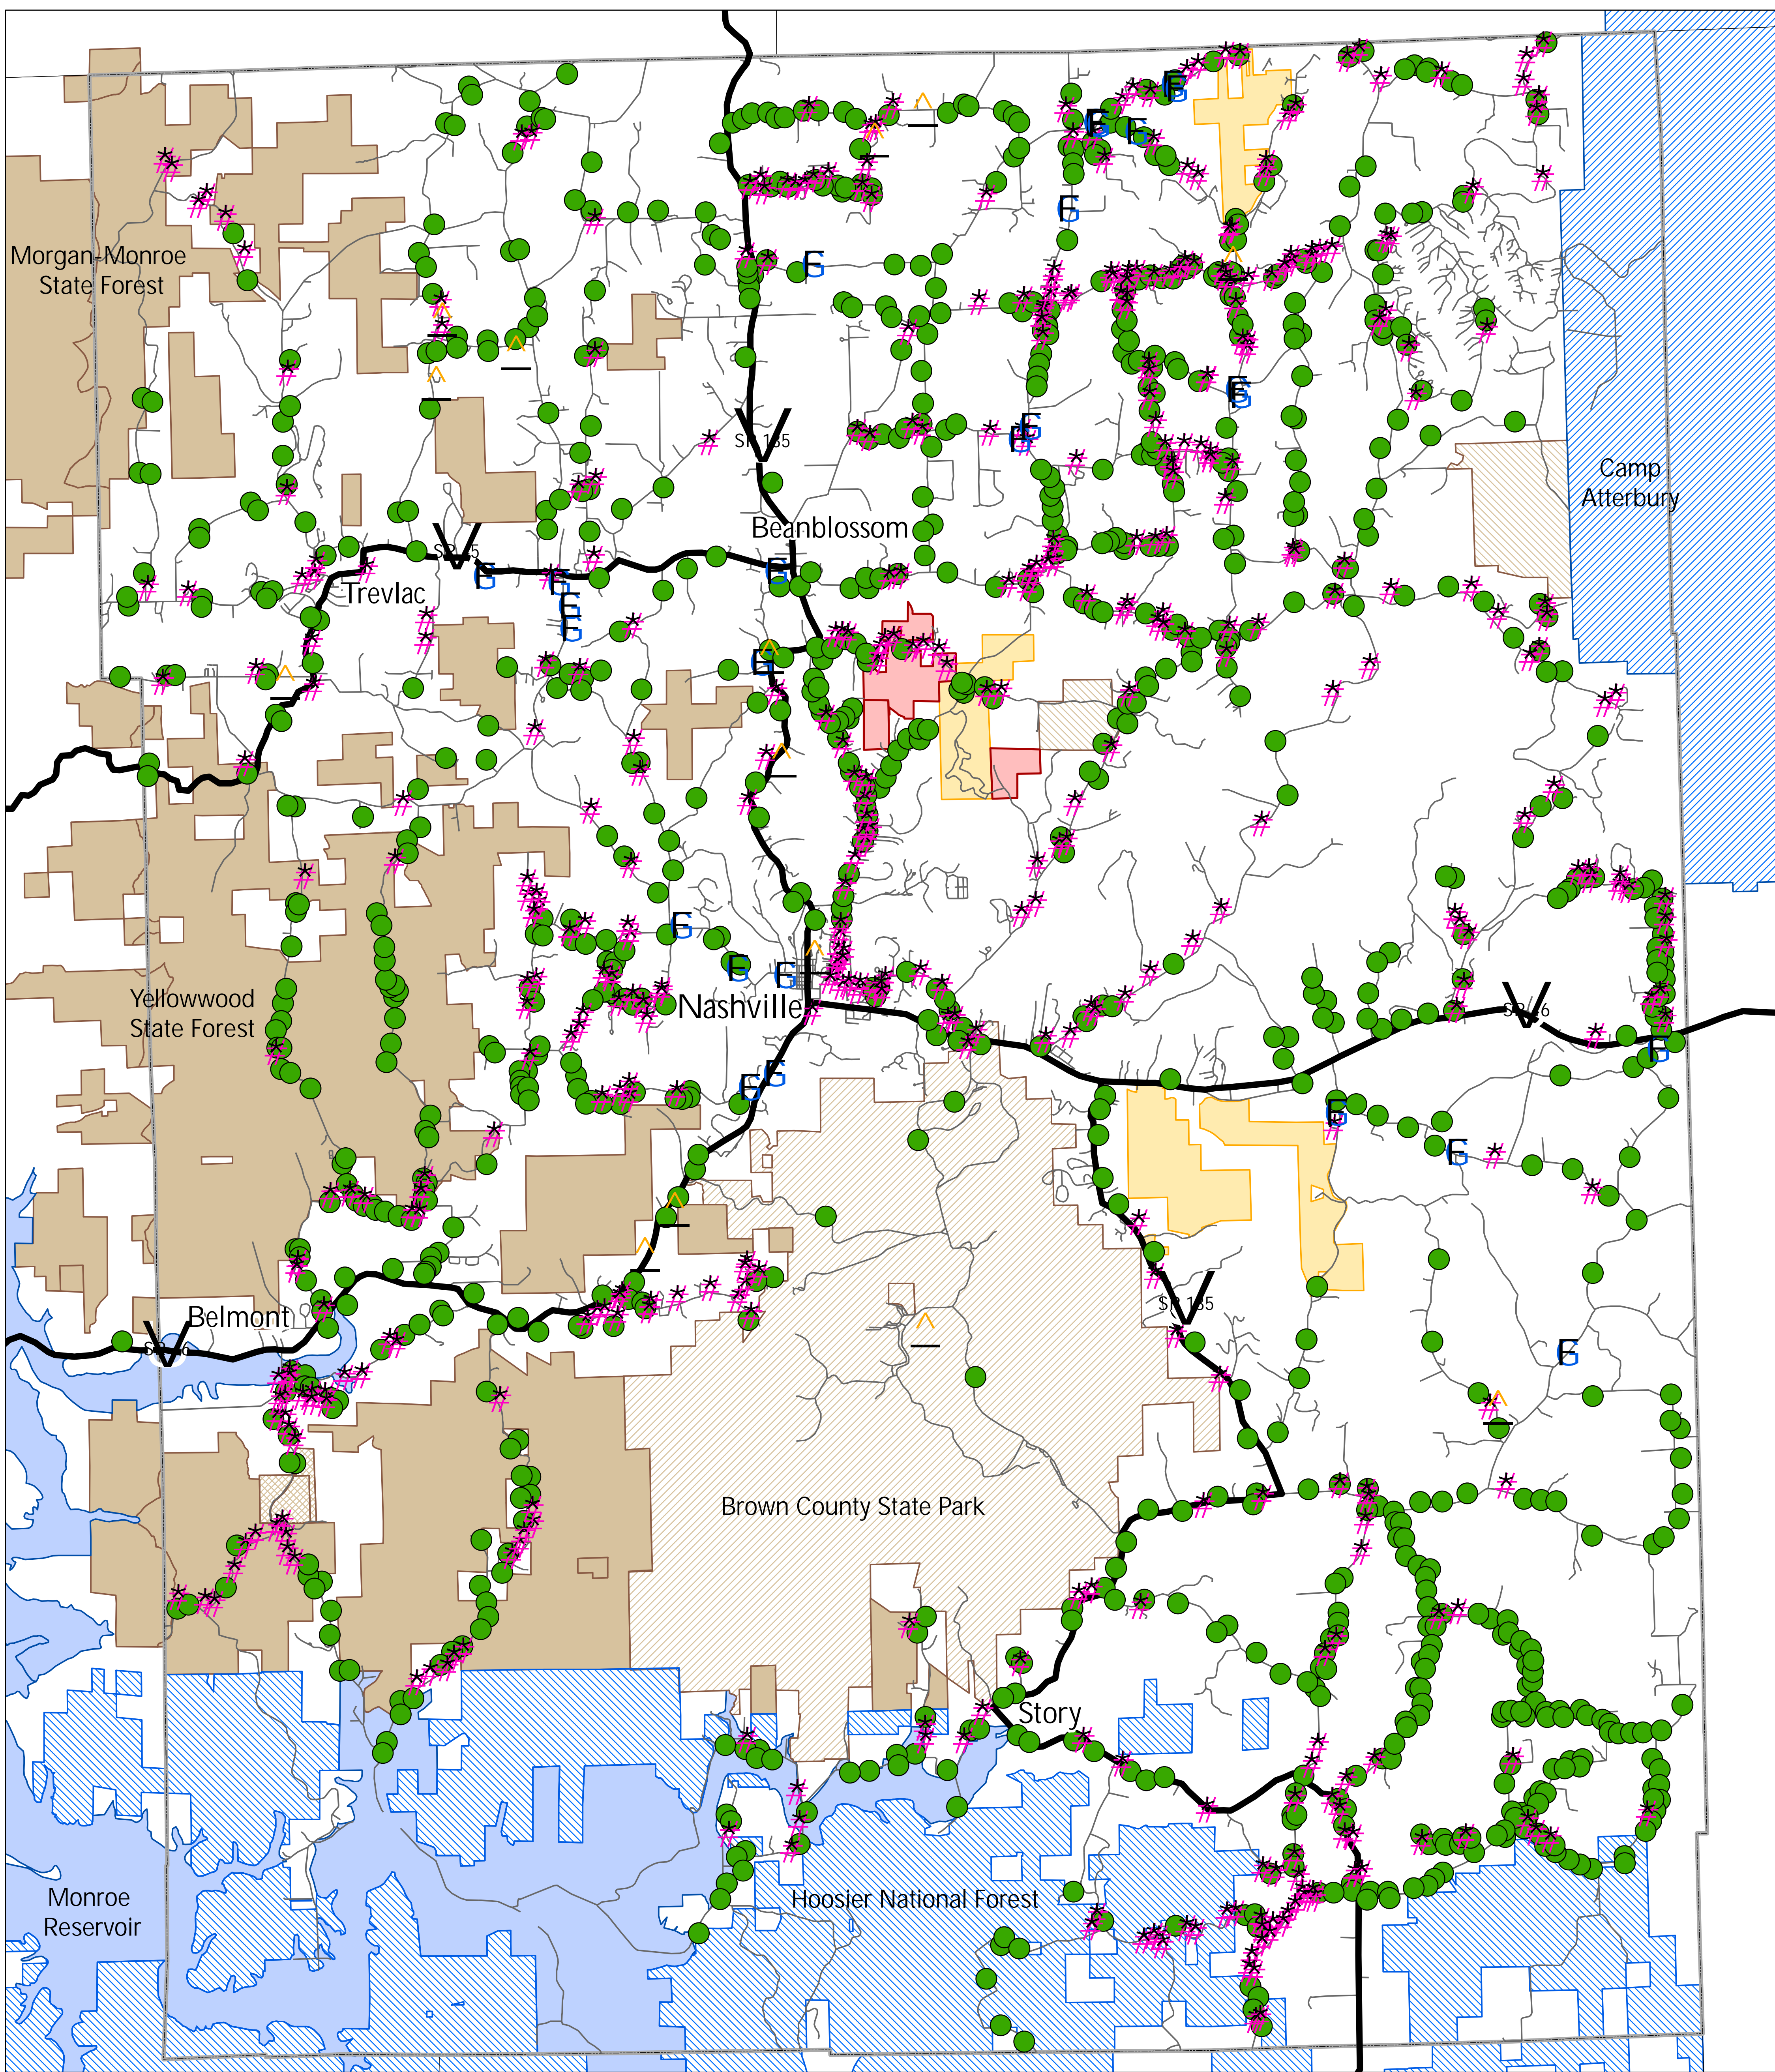

Roadside extent of four invasive plants in Brown County, Indiana

Brown County Native Woodlands Project

Invasive Species

- Autumn olive
- ✱ Bush honeysuckles
- E Japanese knotweed
- ▲ Tree of heaven
- State road
- Road

Mapping project funded by:

The Nature Conservancy
Protecting nature. Preserving life.™

Brown County
Soil & Water Conservation District

Data collected May 2007 to August 2008

Map prepared by J.Kempf, TNC, 11/2008